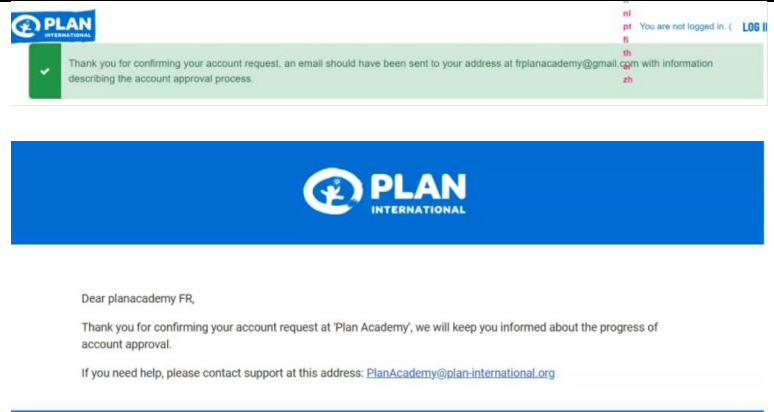

Je krijgt in je mailbox een bericht dat je aanvraag in behandeling is.

Een beetje geduld– Dit proces vraagt soms wat tijd